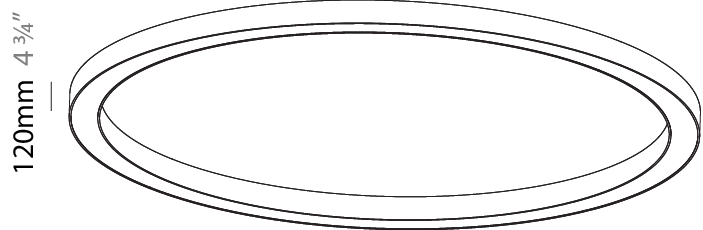

Shape: Round
Diameter (mm): 3100
Diameter (in): 122 ¹ / ₁₆
Height (mm): 120
Height (in): 4 ³ / ₄
Weight (kg): 38.3
Weight (lbs): 84.26
Diffuser: PMMA - Opal
Fixture Finish: SSR / BKV / CWI / CRY / HAB / UFT / ITA / RUA / FTG / MYG / LOD / PUS / FRO / FUP / KIA / POP / BLS / SPG / MEY / GOH / CHC / COM / ABZ / JAG / OBR / MOS / ROR
Fixture Material: PMMA / Aluminum

Certified By: Certified for North American Standards
IP rating: IP20

Ø 2800mm 110 ¹/₄"

Ø 3100mm 122 ¹/₁₆"

A32916-

PROJECT	_____
TYPE	_____
SPECIFIER	_____
QUANTITY	_____
DATE	_____

GLORIOUS COLOR FINISH CHART