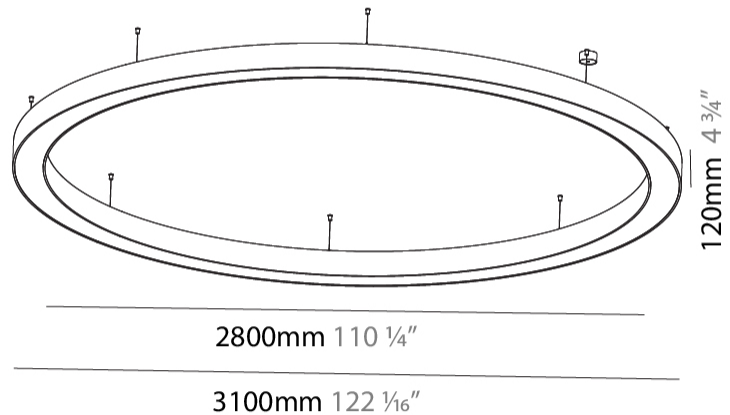

GENERAL

Series: Glorious
Subseries: Glorious 150
Partner: Prolicht
Division: Architectural
Installation: Suspension
Product Type: Pendant
Mounting Location: Ceiling
Light Distribution: Direct / Indirect

PHYSICAL

Shape: Round
Diameter (mm): 3100
Diameter (in): 122 1/16
Depth (mm): 120
Depth (in): 4 3/4
Max. Overall Height (mm): 2120
Max. Overall Height (in): 83 7/16
Weight (kg): 40.905
Weight (lbs): 90.18
Diffuser: PMMA - Opal
Fixture Finish: [SSR / BKV / CWI / CRY / HAB / UFT / ITA / RUA / FTG / MYG / LOD / PUS / FRO / FUP / KIA / POP / BLS / SPG / MEY / GOH / CHC / COM / ABZ / JAG / OBR / MOS / ROR](#)
Fixture Material: PMMA / Aluminum

ELECTRICAL

Lamp Type: LED (Zhaga Standard)
Input Wattage (W): 235
Total Output Wattage (W): 192 / 153.6 (3500K)
Dimming: [0-10V Dimming / Phase Dimming (120Vac Only)](#)
Driver Included: Yes
Driver Location: Integrated
Driver Type: Constant Current - 120 / 277Vac
Driver Class: Class 2
Input Voltage (V): 120 - 277
Constant Current (MA): 350 / 800 (3500K)

LED

Color Temperature (°K): [2700 / 3000 / 3500 / 4000](#)
Max. Delivered Lumen (lm): Max 22676 (13971 Dir / 8705 Ind)
Nominal Lumen (lm): Max 32240
CRI: >90 CRI
Efficiency (%): 70
Lamp Life (hrs): 50000

OPTICAL

RATINGS AND CERTIFICATIONS

Certified By: Certified for North American Standards
IP rating: IP20

PROJECT	_____
TYPE	_____
SPECIFIER	_____
QUANTITY	_____
DATE	_____